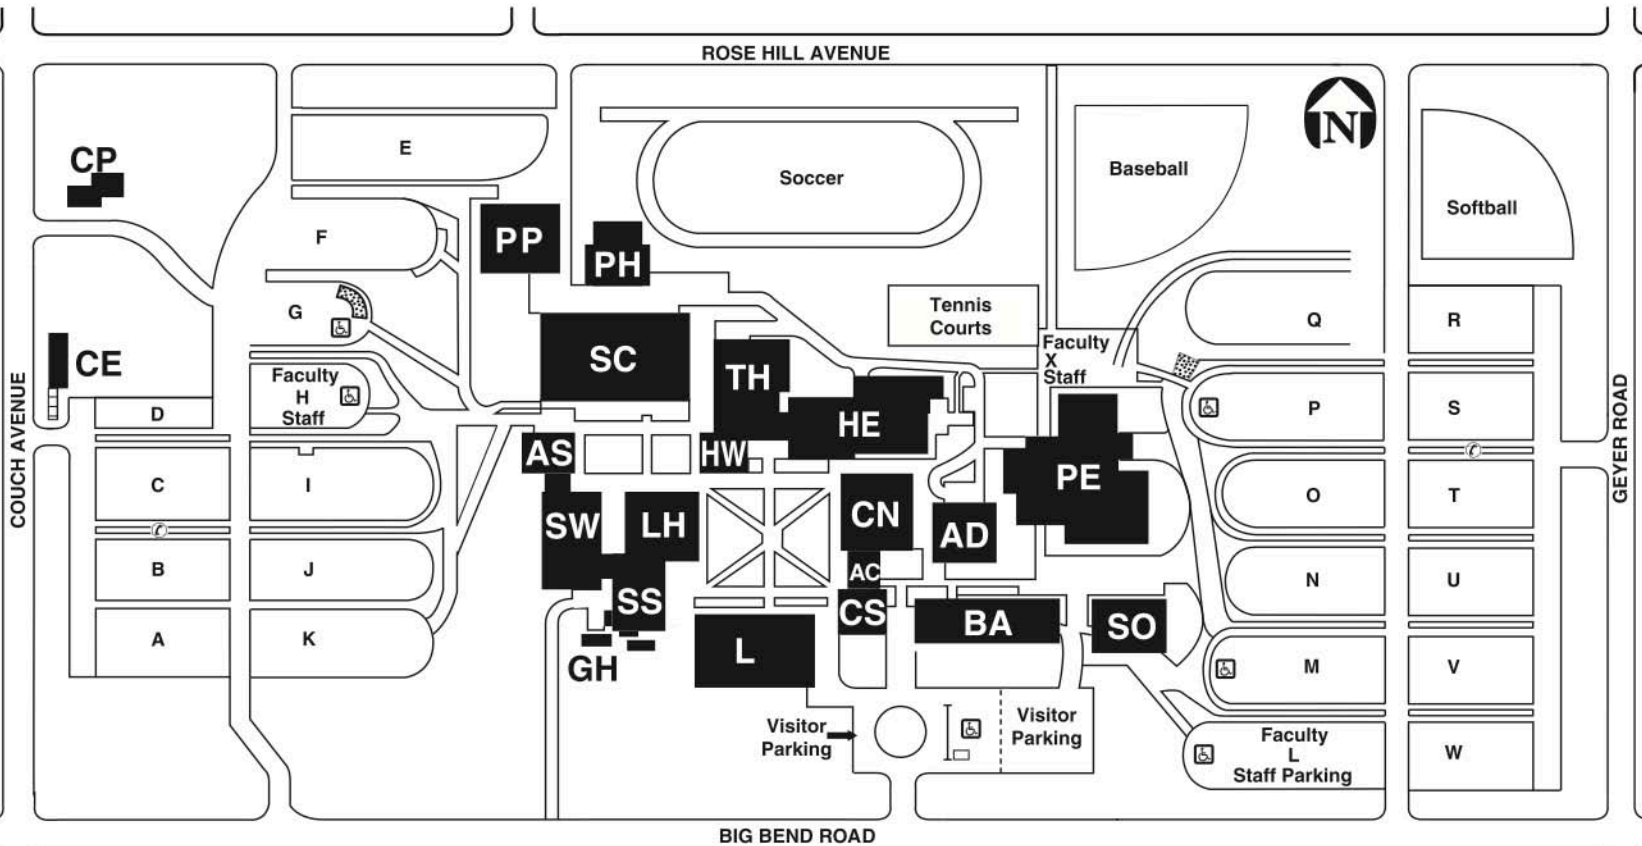

STLCC-MERAMEC CAMPUS

AC Assessment Center
AD Administration/Clark Hall
AS Applied Science
BA Business Administration
CE Continuing Education
CN Communications North
CP College Police
CS Communications South
GH Greenhouse
HE Humanities East

HW Humanities West
LH Lecture Halls
L Library
PE Physical Education
PH Power House
PP Physical Plant
SC Student Center
SO Social Science
SS Science South
SW Science West
TH Theatre

Lots H, L and X – Faculty and Staff Parking

 **Motorcycle Parking**

Additional  Parking available on lots G, H, P, L & X

Students cannot park in the visitor's lot.

No parking along walls, curbs or in driveways unless specifically marked with parking spaces.